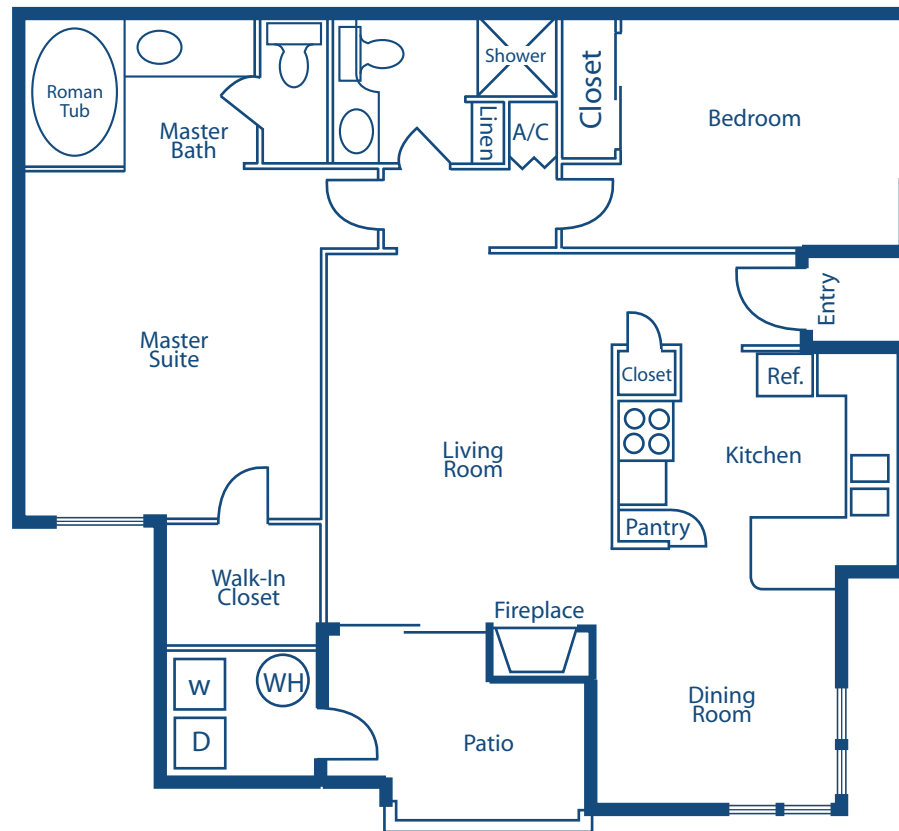

**2 Bedroom 2 Bath
with fireplace**

1,050 Square Feet

Starting at \$725

INTERIOR FEATURES

- **GOURMET KITCHEN WITH MICROWAVE**
- **WASHER AND DRYER**
- **LARGE ROMAN TUB**
- **SPACIOUS WALK-IN CLOSET**
- **PRIVATE PATIO**
- **FIREPLACE IN SELECT PLANS**

RECREATIONAL FEATURES

- **TWO POOLS**
- **TWO SPAS**
- **FITNESS CENTER**
- **VOLLEYBALL COURT**
- **TWO SAUNAS**

MON-FRI: 8AM-6PM
SAT-SUN: 8AM-5PM

PRICES SUBJECT TO CHANGE WITHOUT NOTICE

DIAMONDHEAD
1799 NORTH DECATUR BLVD.
LAS VEGAS, NV 89108