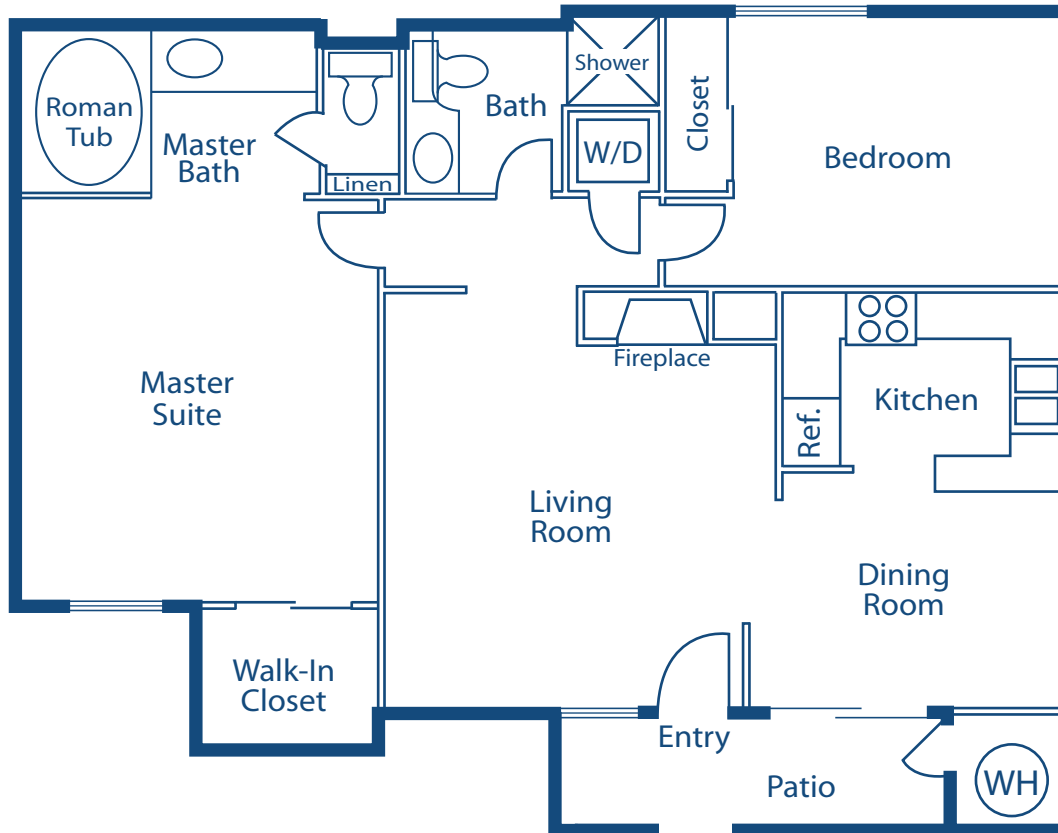

**2 Bedroom 2 Bath
with fireplace**

1,060 Square Feet

Starting at \$745

INTERIOR FEATURES

- **GOURMET KITCHEN WITH MICROWAVE**
- **WASHER AND DRYER**
- **LARGE ROMAN TUB**
- **SPACIOUS WALK-IN CLOSET**
- **PRIVATE PATIO**
- **FIREPLACE IN SELECT PLANS**

RECREATIONAL FEATURES

- **TWO POOLS**
- **TWO SPAS**
- **FITNESS CENTER**
- **VOLLEYBALL COURT**
- **TWO SAUNAS**

MON-FRI: 8AM-6PM
SAT-SUN: 8AM-5PM

PRICES SUBJECT TO CHANGE WITHOUT NOTICE

DIAMONDHEAD
1799 NORTH DECATUR BLVD.
LAS VEGAS, NV 89108