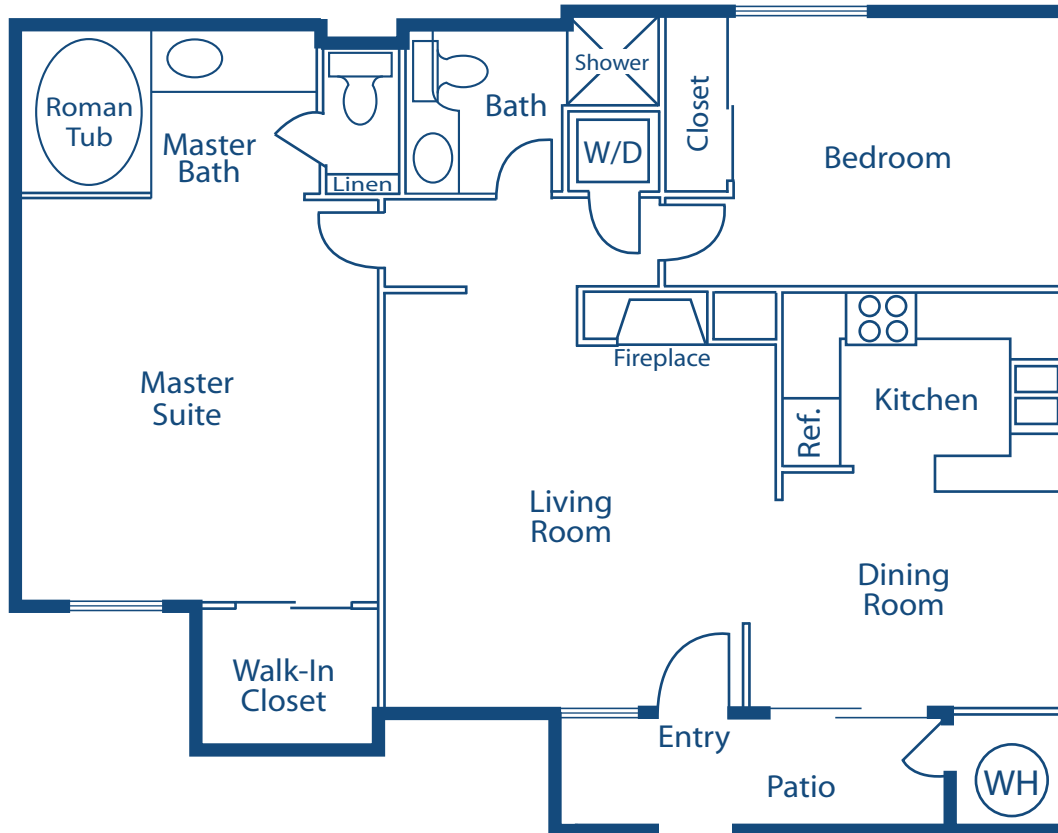

**2 Bedroom 2 Bath
with fireplace**

1,060 Square Feet

Starting at \$745

INTERIOR FEATURES

- GOURMET KITCHEN WITH MICROWAVE
- WASHER AND DRYER
- LARGE ROMAN TUB
- SPACIOUS WALK-IN CLOSET
- PRIVATE PATIO
- FIREPLACE IN SELECT PLANS

RECREATIONAL FEATURES

- TWO POOLS
- TWO SPAS
- FITNESS CENTER
- VOLLEYBALL COURT
- TWO SAUNAS

MON-FRI: 8AM-6PM
SAT-SUN: 8AM-5PM

PRICES SUBJECT TO CHANGE WITHOUT NOTICE

DIAMONDHEAD
1799 NORTH DECATUR BLVD.
LAS VEGAS, NV 89108