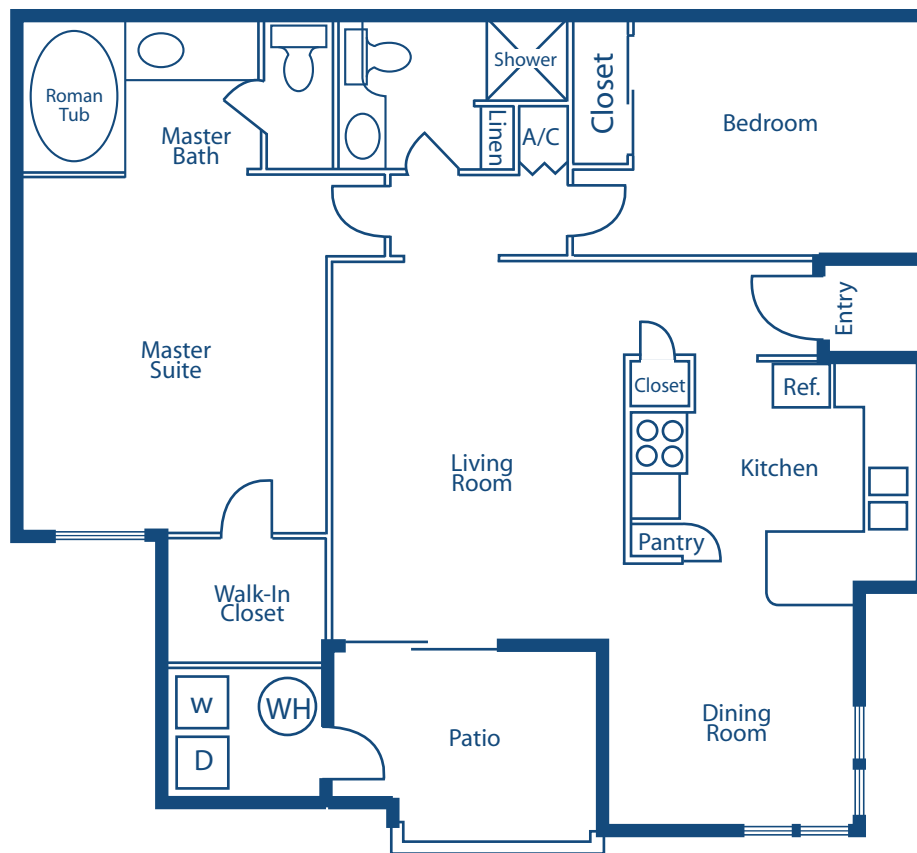

2 Bedroom 2 Bath

1,050 Square Feet

Starting at \$725

INTERIOR FEATURES

- **GOURMET KITCHEN WITH MICROWAVE**
- **WASHER AND DRYER**
- **LARGE ROMAN TUB**
- **SPACIOUS WALK-IN CLOSET**
- **PRIVATE PATIO**
- **FIREPLACE IN SELECT PLANS**

RECREATIONAL FEATURES

- **TWO POOLS**
- **TWO SPAS**
- **FITNESS CENTER**
- **VOLLEYBALL COURT**
- **TWO SAUNAS**

MON-FRI: 8AM-6PM
SAT-SUN: 8AM-5PM

PRICES SUBJECT TO CHANGE WITHOUT NOTICE

DIAMONDHEAD
1799 NORTH DECATUR BLVD.
LAS VEGAS, NV 89108